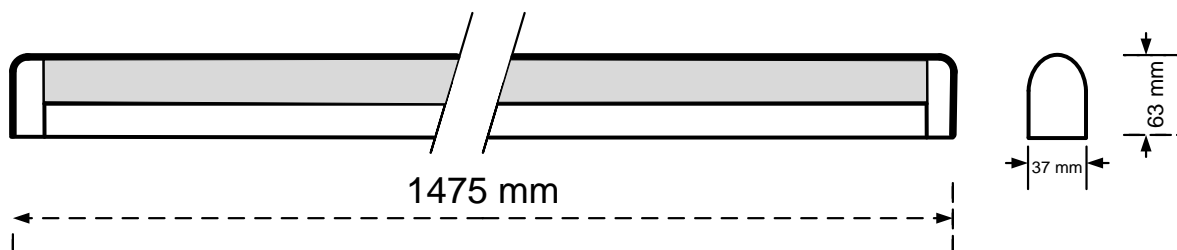

804-164

General Information

Order Code	804-164
Product Description	CYFELCO MIRRORL 1X80W DALI
Application	Store shelves, kitchens, bathrooms, restaurants, vessel cabins, hotel rooms, waiting rooms.
Installation	Ceiling, Wall Surface Mounted Luminaire
Luminaire type	Mirror Light for T5 Lamps
Light Source	T5 Fluorescent Tube
Number of light sources	1 pc (not included)
Gear	Vossloh-Schwabe DALI Electronic Ballast (HF)
Dimming	Dimmable
Standards	2014/30/EU Electromagnetic Compatibility Directive 2014/35/EU Low Voltage Directive
CE mark	Yes
Warranty	X years

Electrical Data

Lamp Power	80 W
Input voltage	220-240 V
Input Frequency	50-60 Hz
Protection class	Class I

Mechanical Characteristics

Housing Material	Sheet steel 0,5mm
Surface Finish	White powder coating (RAL 9003)
Optical Cover	Matt PMMA
Ingress protection code	IP 40
Mechanical impact protection code	IK03
Dimensions LxWxH	1475x37x63 mm

Logistics

Packing	1 pc per resistant carton
Net weight	xx kg
Gross weight	xx kg
Volume	Xx m ³

Dimensional Drawing

ELMASCO INDUSTRIES S.A.

Head Office : 44 K. Palama, 14343 N. Chalkidona, Athens, Greece
 Production Plant : Ag. Adrianos, 21100 Nafplio, Greece
 Email: elmasco@elmasco.eu